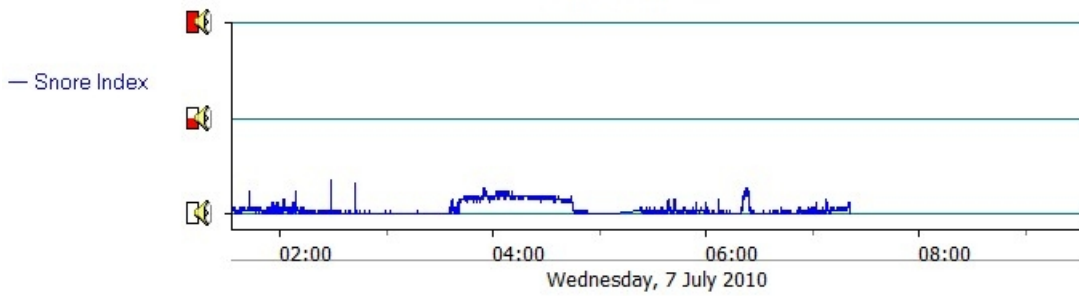

Detailed Graphs

7/6/2010

AHI

Events

Snore Index

Flow Limitation