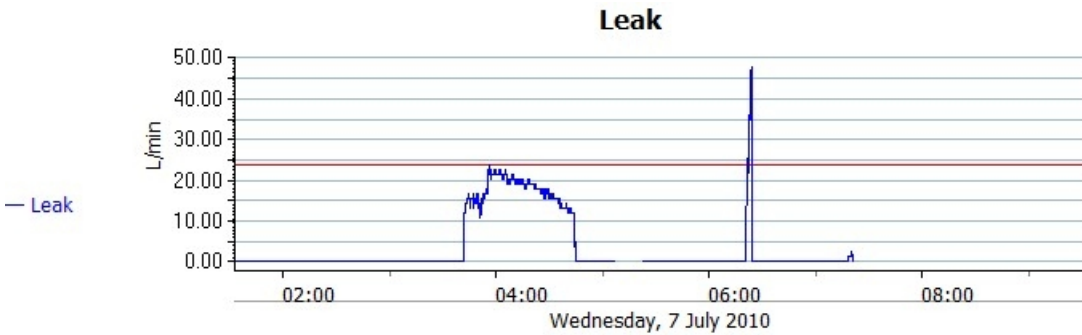

Detailed Graphs

7/6/2010

AHI

Events

Snore Index

Flow Limitation