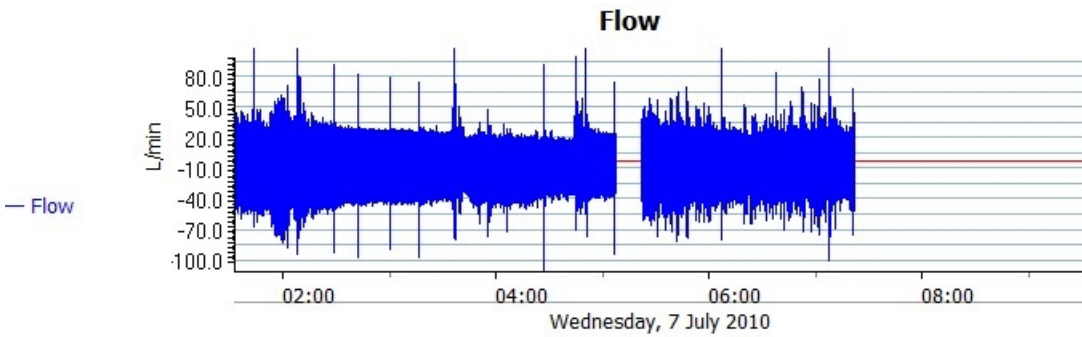

Detailed Graphs

7/6/2010

AHI

Events

Snore Index

Flow Limitation