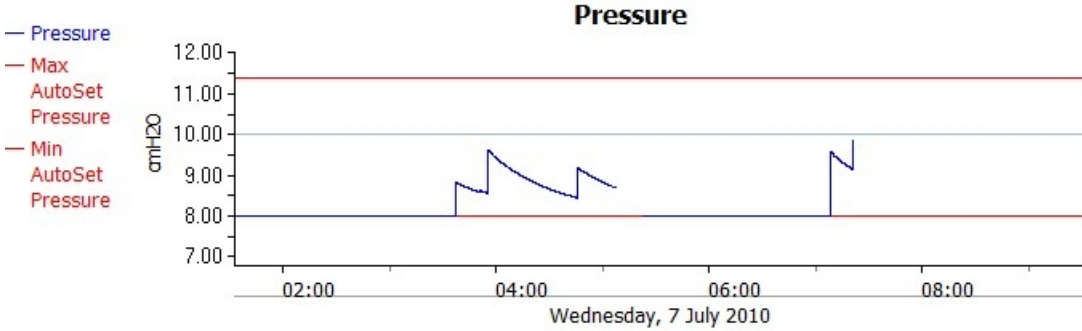

Detailed Graphs

7/6/2010

AHI

Events

Snore Index

Flow Limitation