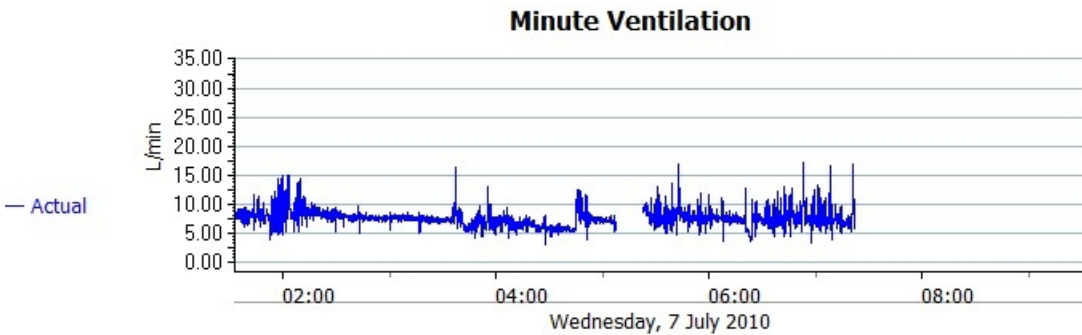

Detailed Graphs

7/6/2010

AHI

Events

Snore Index

Flow Limitation