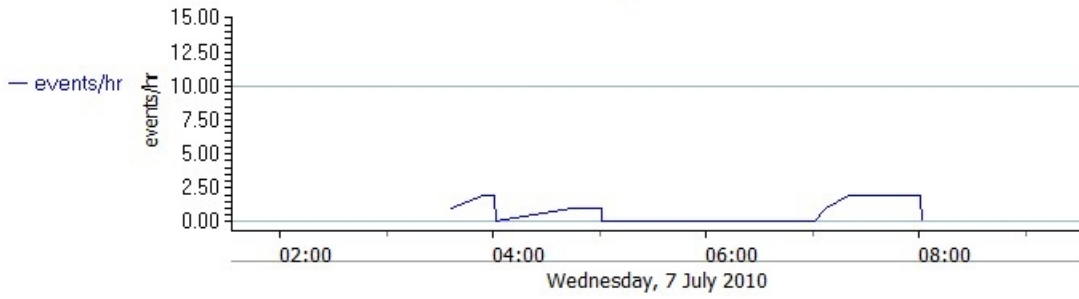

Detailed Graphs

7/6/2010

AHI

Events

Snore Index

Flow Limitation