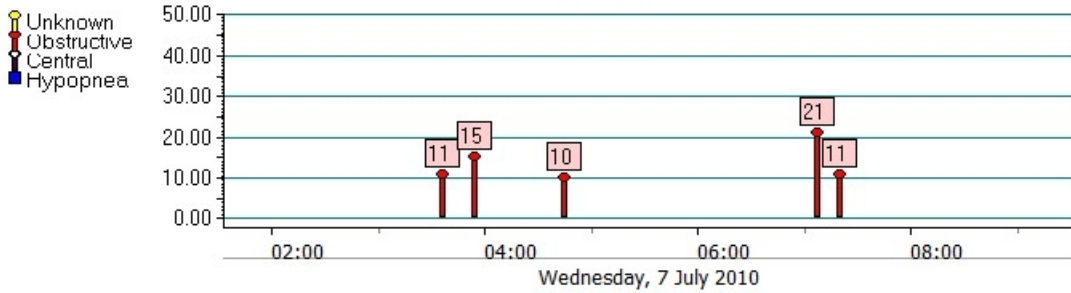

Detailed Graphs

7/6/2010

AHI

Events

Snore Index

Flow Limitation